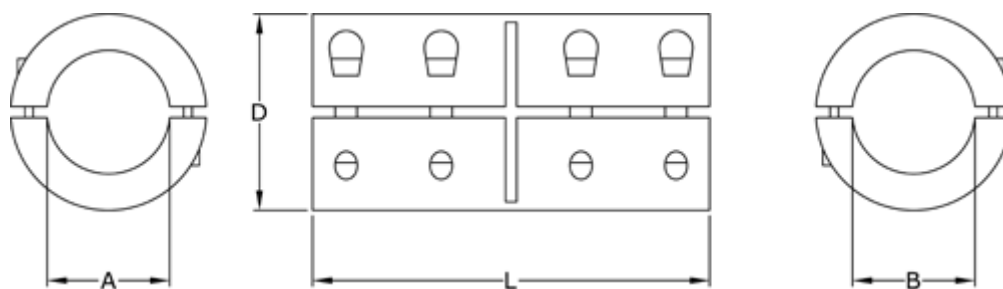

Data Sheet

Article number: 3323046602030

Description: Rigid coupling size 30 bore 30/30 mm
Two piece clamp, stainless

Measures

A = 30
B = 30
D = 53
L = 83
Screw = M6x18